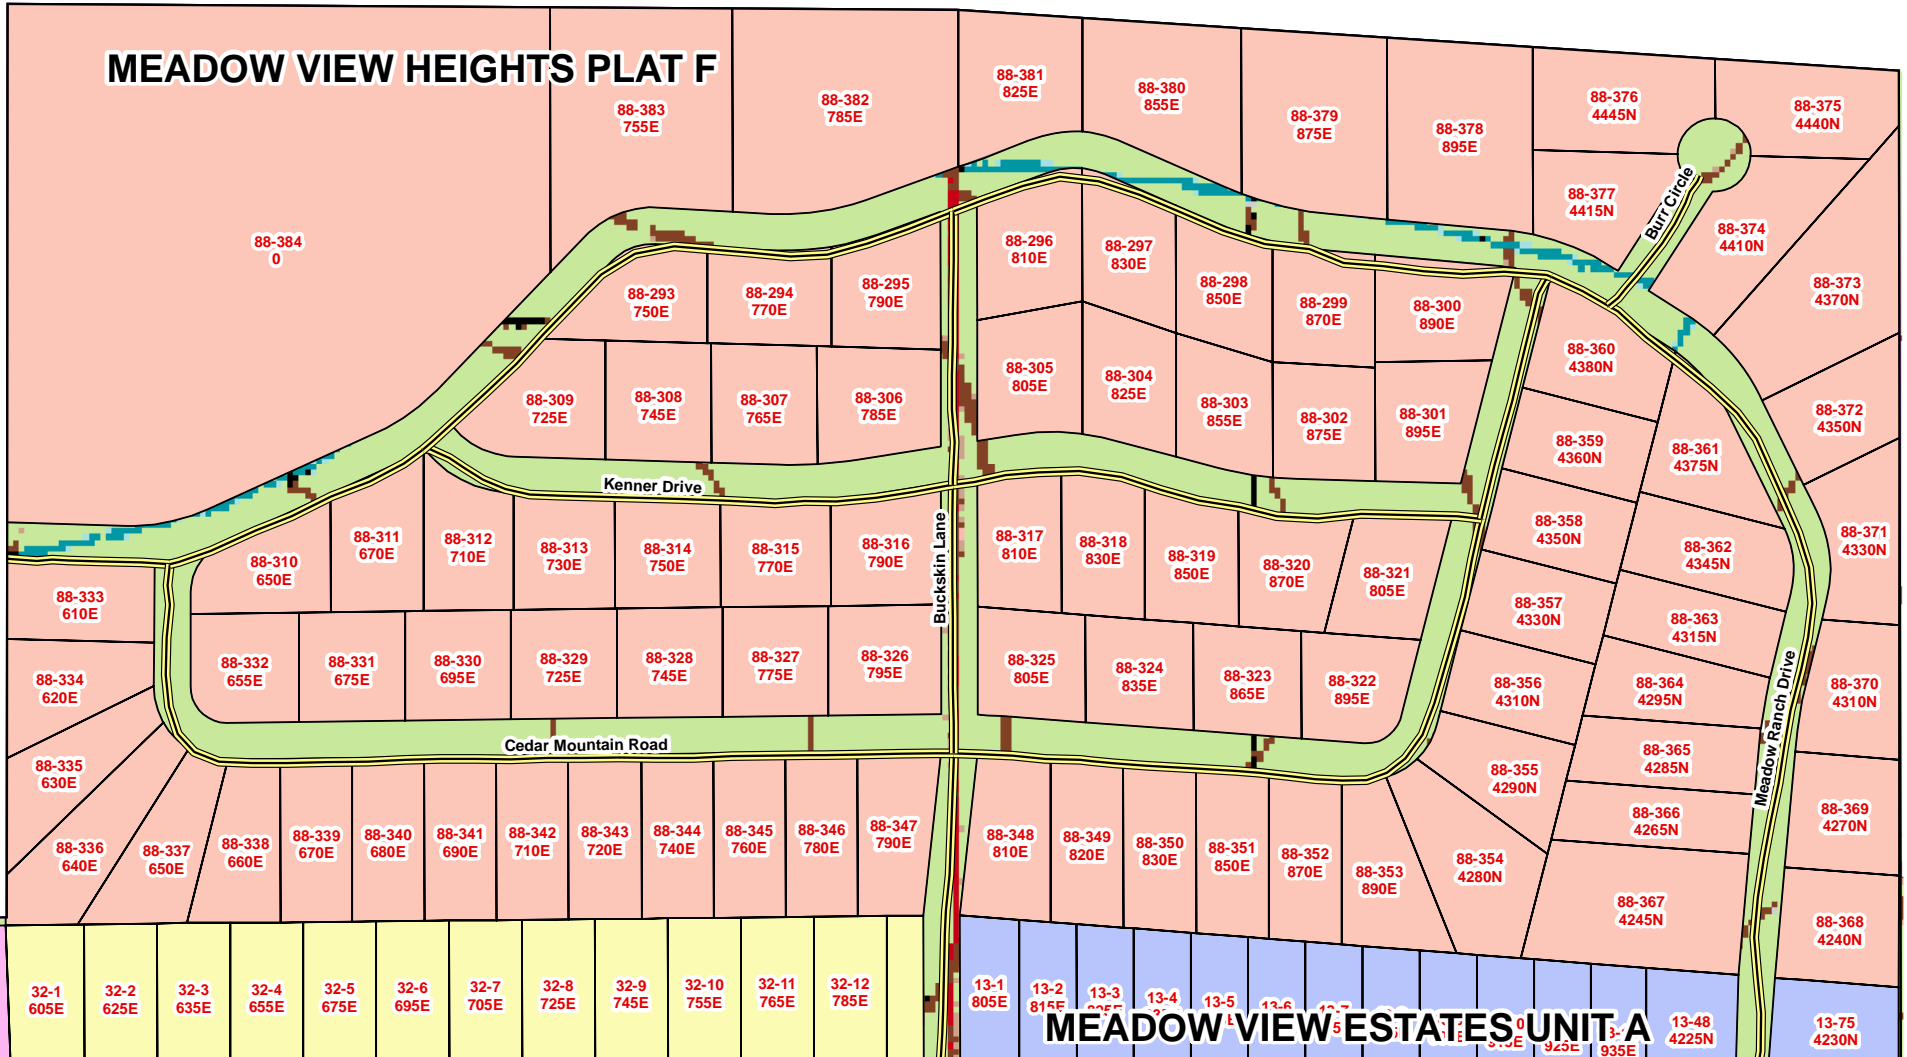

# MEADOW VIEW HEIGHTS PLAT F

# MEADOW VIEW ESTATES UNIT A